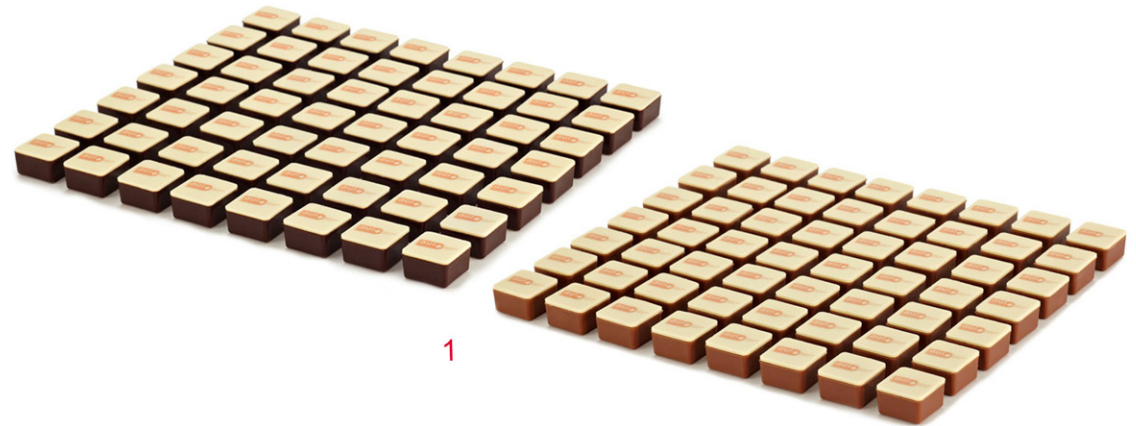

Order Form

Läderach
chocolatier suisse